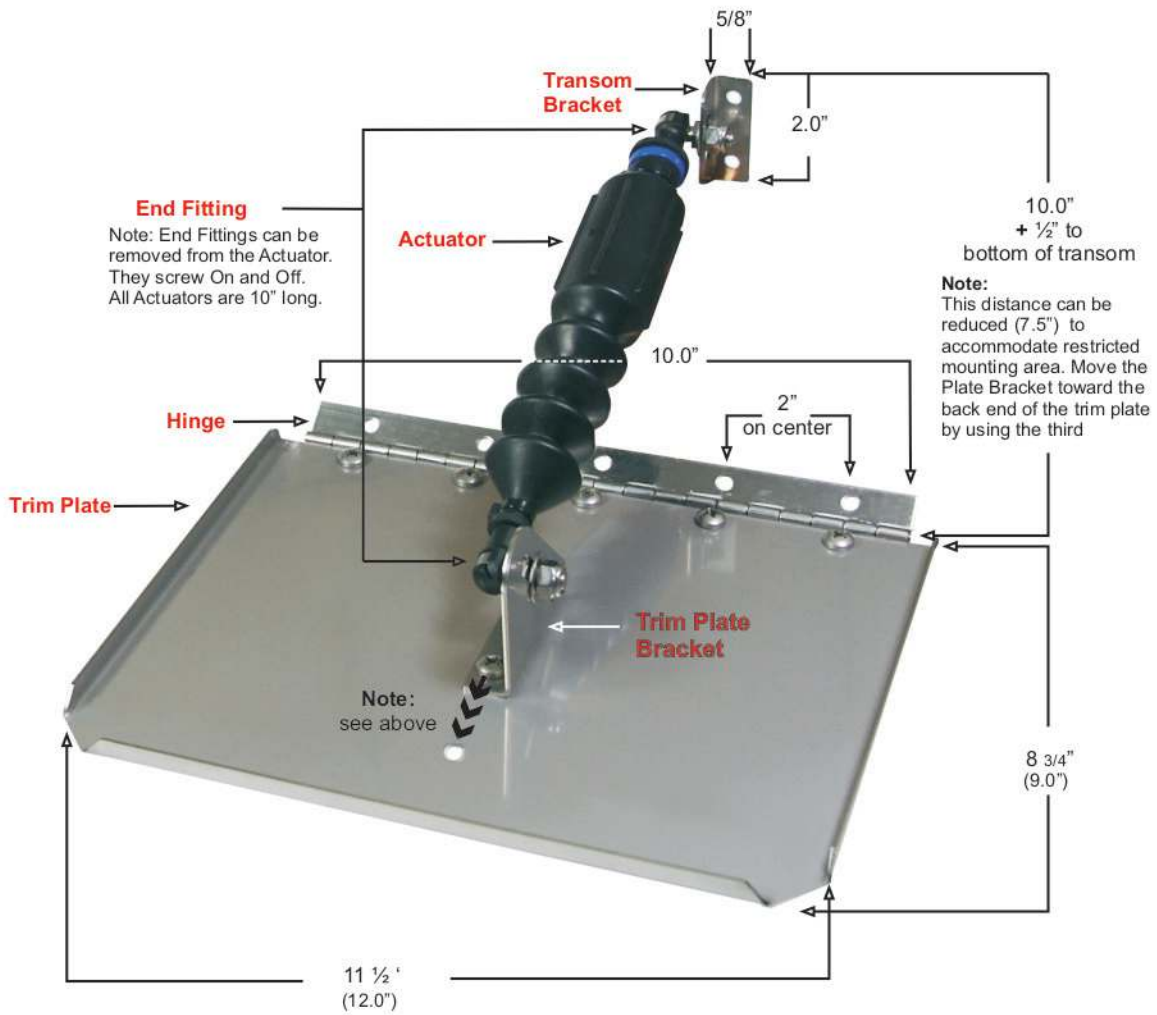

Stainless Steel Smart Tabs ST1290 series Assembled Dimensions

Smart Tabs Stainless Steel Plate Sizes